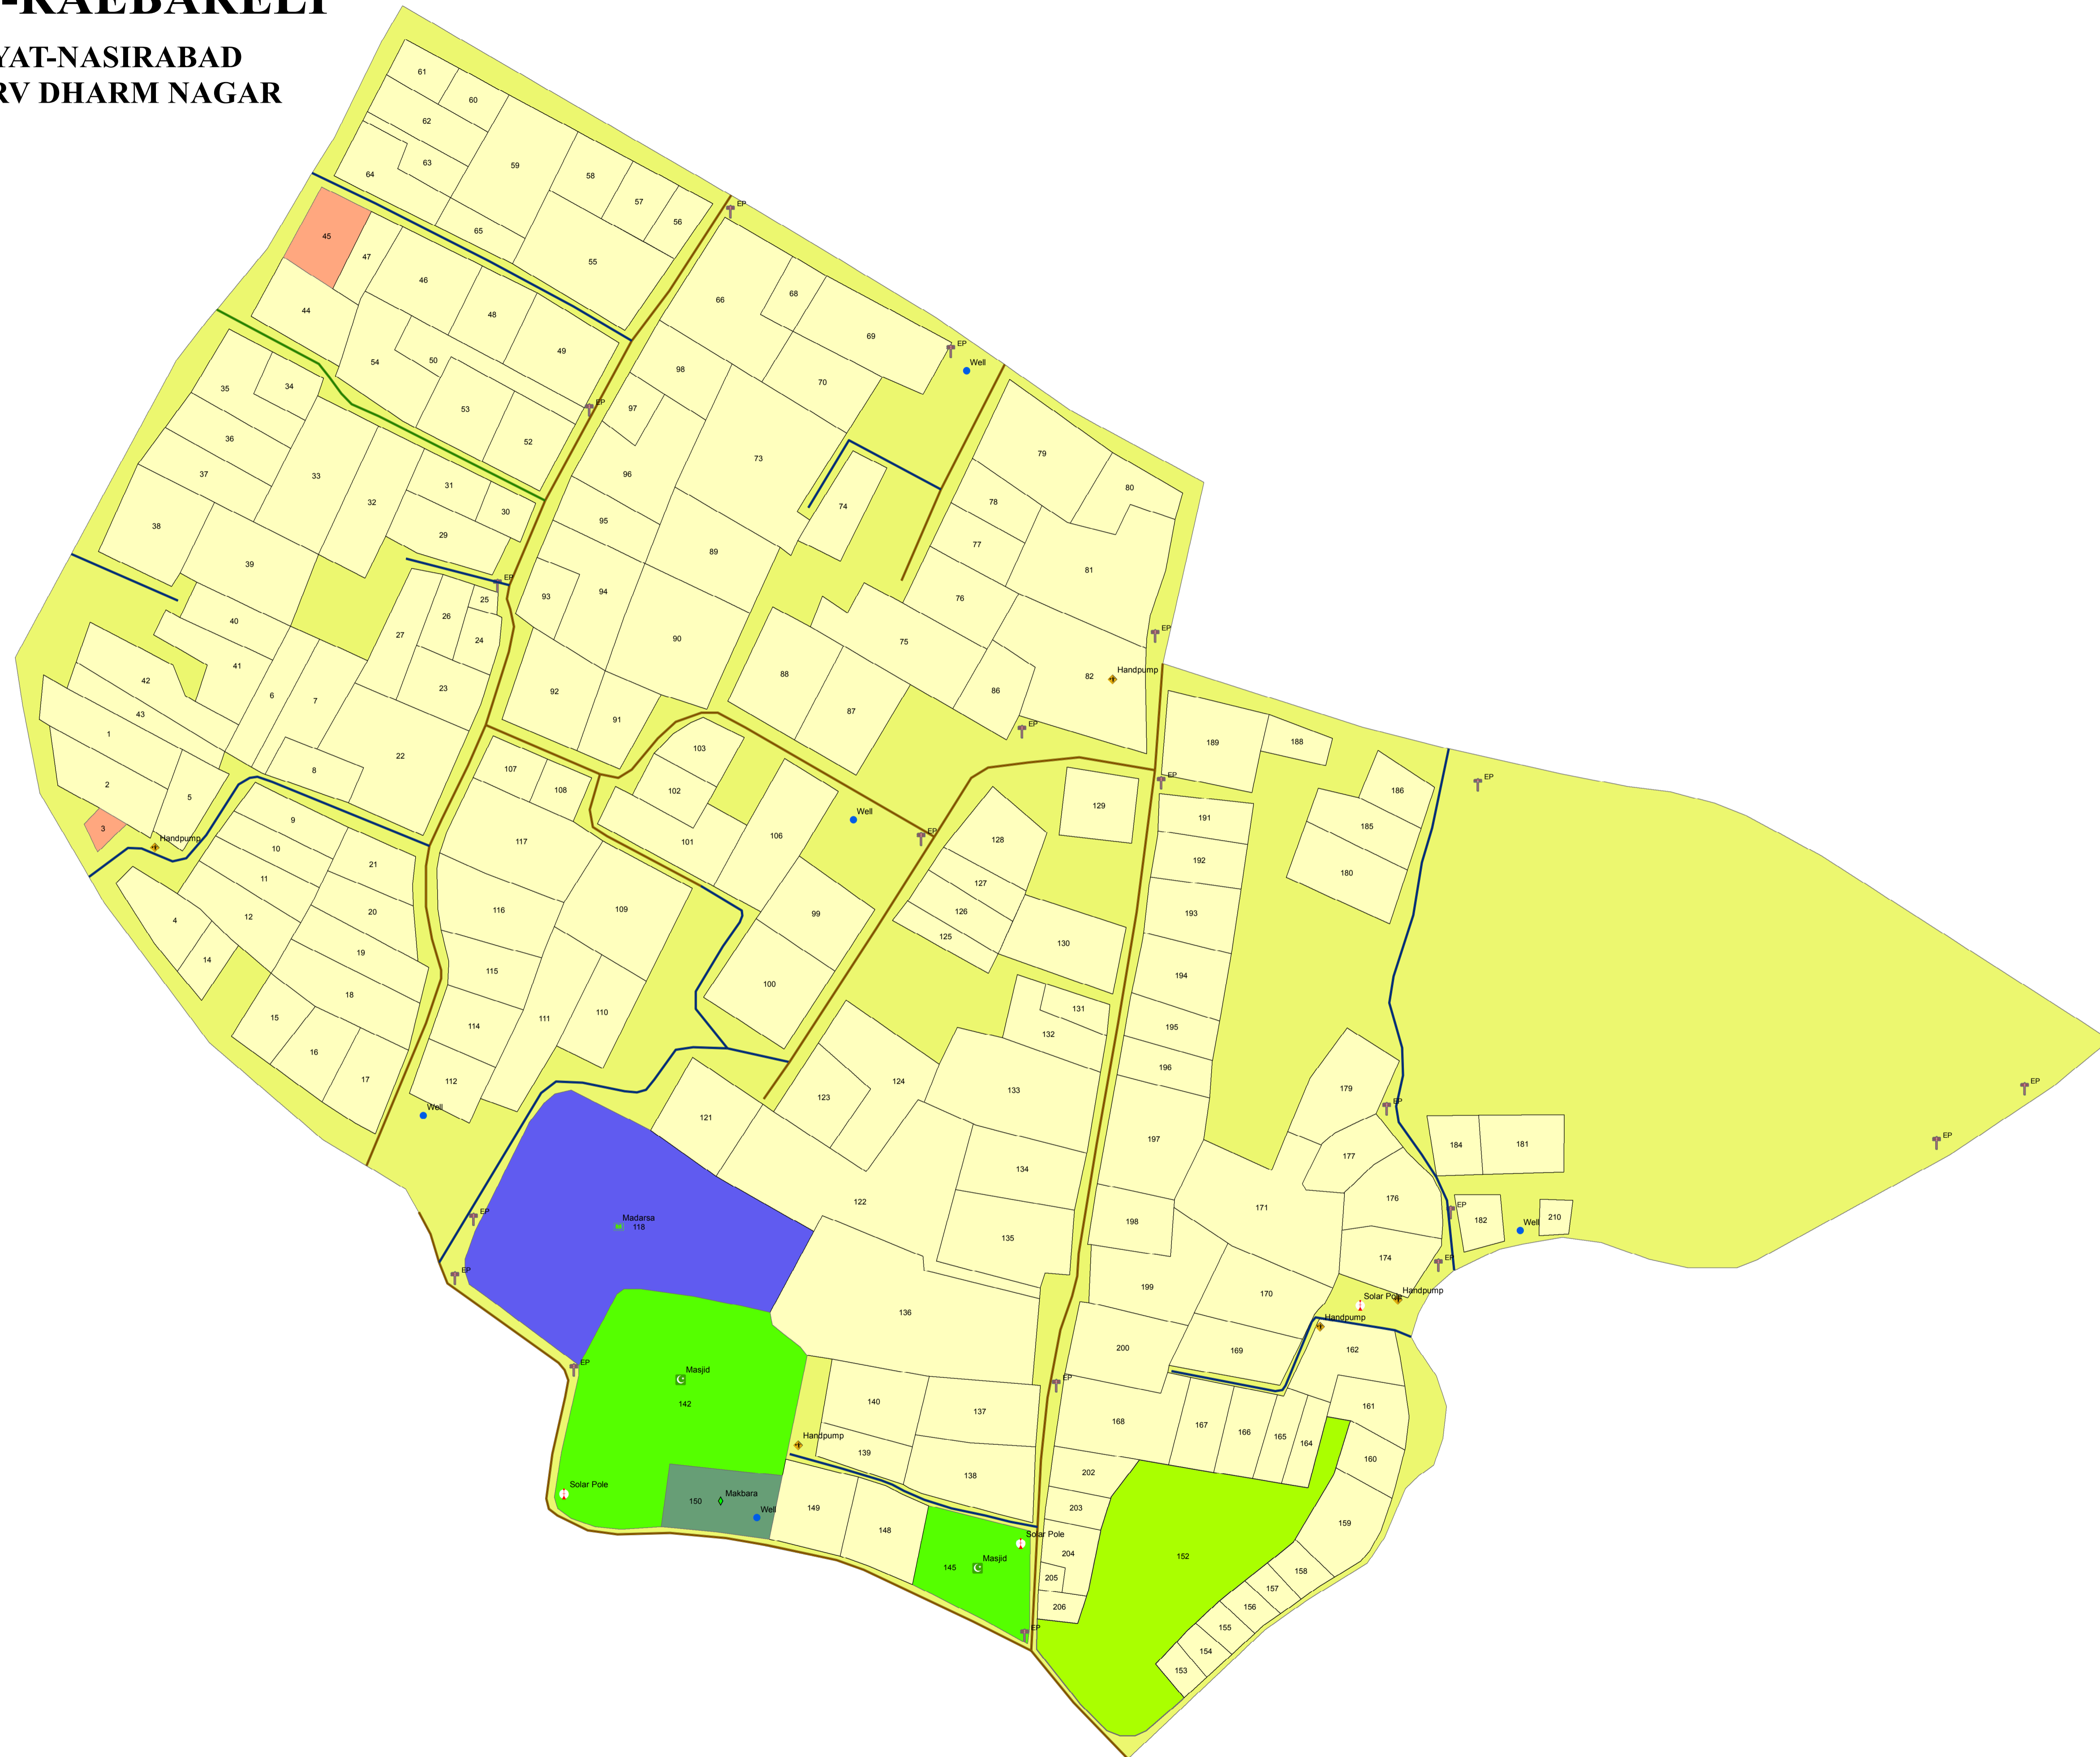

DISTRICT-RAEBARELI

NAGAR PANCHAYAT-NASIRABAD
 WARD NAME-SARV DHARM NAGAR
 WARD NO-10

- Legend**
- Damer
 - Interlocking
 - Kucha
 - Kharanja
 - Imambada
 - Eidgaah
 - Kabaristhan
 - Over Head Tank
 - Petrol Pump
 - Mandir
 - Makbara
 - Madarsa
 - Masjid
 - Masjid+Imambada
 - Imambada+Madarsa
 - Mobile Tower
 - Govt Building
 - Govt Building Colony
 - School
 - Well
 - Transformer
 - Water Nozzle
 - Summersabul
 - Solar Pole
 - Street Light
 - High Mask Light
 - Handpump
 - Pole_Join
 - Pond
 - Other
 - Imambada+Commercial
 - Imambada
 - Eidgaah
 - Kabaristhan
 - Commercial
 - Residential+Commercial
 - Over Head Tank
 - Petrol Pump
 - Mandir
 - Makbara
 - Madarsa
 - Masjid
 - Masjid+Imambada
 - Imambada+Madarsa
 - Mobile Tower
 - Residential
 - Govt Building
 - Govt Building Colony
 - School

- Ward Name**
- Ahmad Nagar
 - Dela
 - Gudkhet Nagar
 - Gufranamaab Nagar
 - Kayasthana
 - Kuraiash Nagar
 - Lala Ki Bazar
 - Maurya Nagar
 - Milkiana
 - Patel Nagar
 - Phulwari
 - Purani Kothi
 - Sarv Dharm Nagar
 - Shiv Nagar
 - Soni Nagar